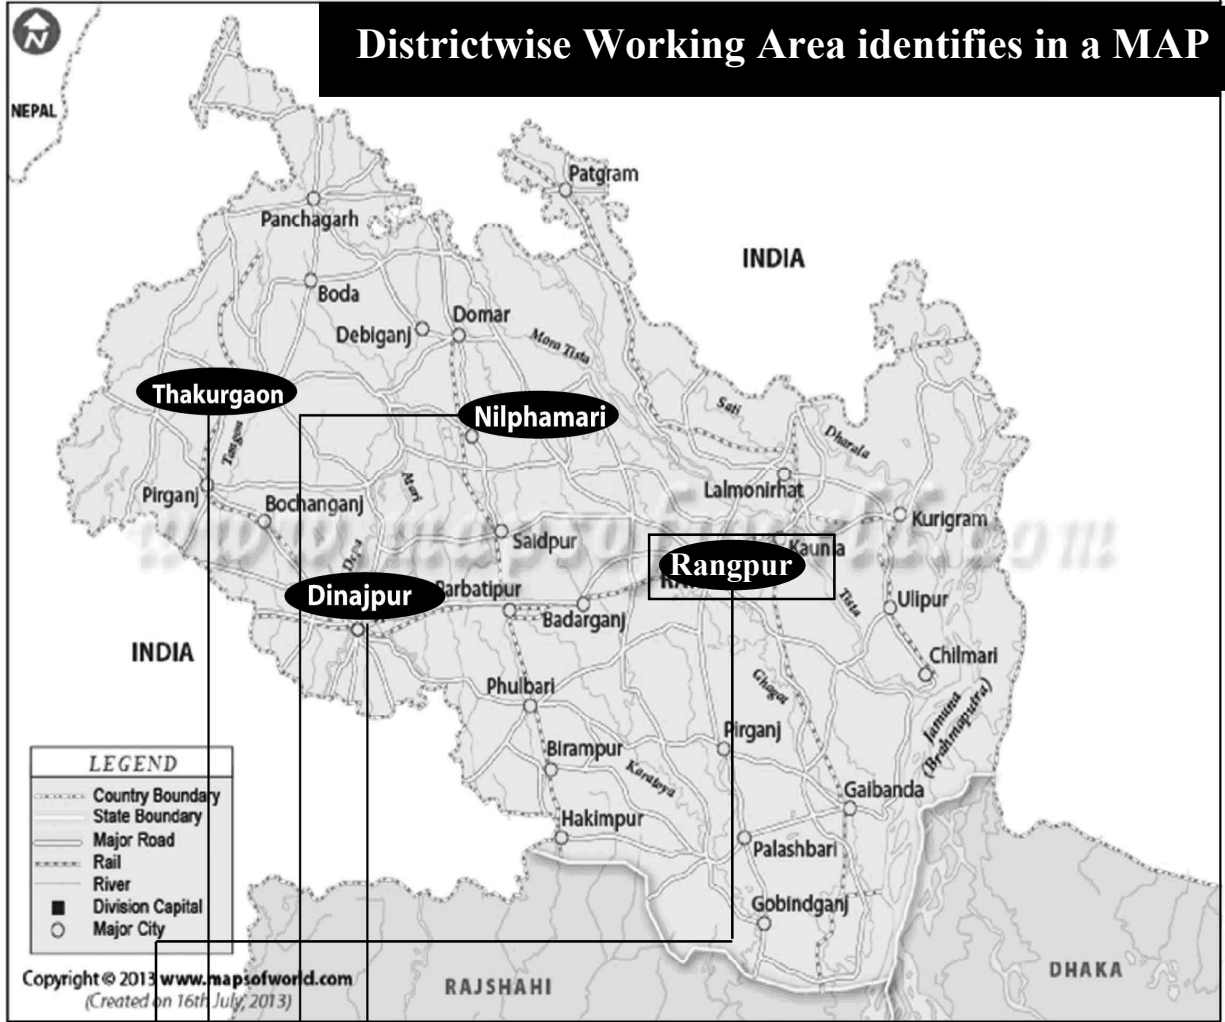

**Working Area:**

**Districtwise Working Area identifies in a MAP**

Dinajpur District-21 Branches  
Upazila-10 (Sadar, Chirirbander, Khansama, Phulbari, Parbotipur, Bochagonj, Kaharol, Birol, Birgonj & Birampur) Pourasava & Union-97, Village-560

Nilphamari District-2 Branches  
Upazila-2 (Nilphamari Sadar & Saidpur)  
Pourasava & Union-10, Village-50

Thakurgaon District-1 Branch  
Upazila-2 (Pirgonj & Ranisankail)  
Pourasava & Union-8, Village-62

Rangpur District  
Upazila-2 (Badargonj & Taragonj)  
Pourasava & Union-4, Village-10