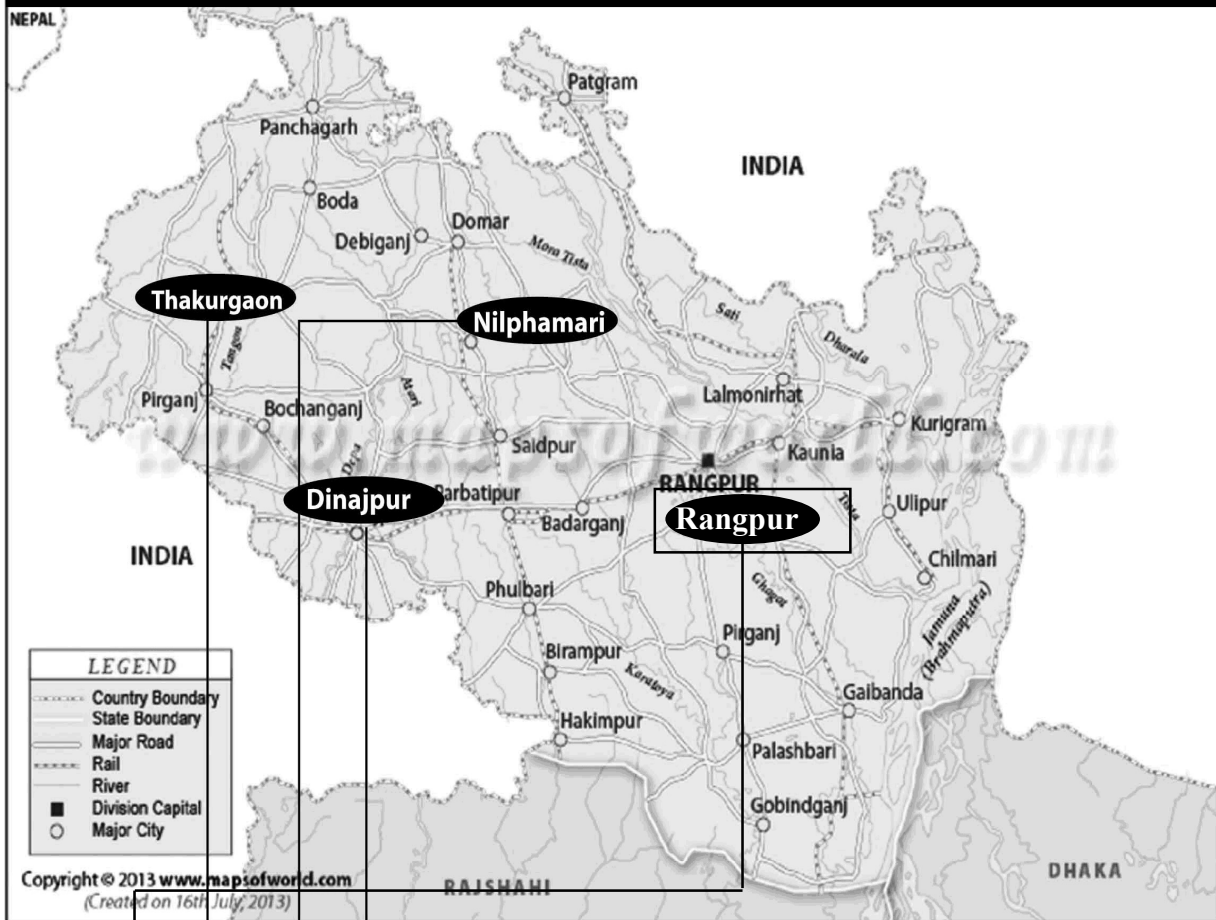

# MBSK District wise Working Area identifies in a MAP

**Dinajpur Distrc-25 Branches, Upazila-13** (Sadar, Chirirbander, Khansama, Phulbari, Parbotipur, Bochagonj, Kaharol, Birol, Birgonj Birampur, Nowabgonj Ghoraghat & Hakimpur) Pourasava & Union-139, Village-684

**Nilphamari District-2 Branches**  
Upazila-2 (Nilphamari Sadar & Saidpur)  
Pourasava & Union-16, Village-88

**Thakurgaon District-1 Branch**  
Upazila-2 (Pirgonj & Ranisankail)  
Pourasava & Union-22, Village-110

**Rangpur District**  
Upazila-2 (Badargonj & Taragonj)  
Pourasava & Union-12, Village-45